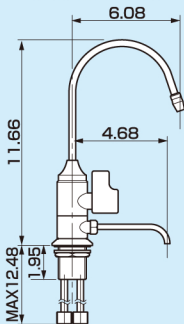

Dimensional drawing (inch)

- Processed water dedicated faucet

- Controller

- Main body / Mount