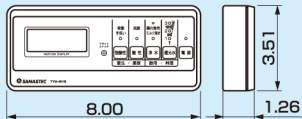

Dimensional drawing (inch)

- Processed water dedicated faucet

- Controller

- Main body / Mount